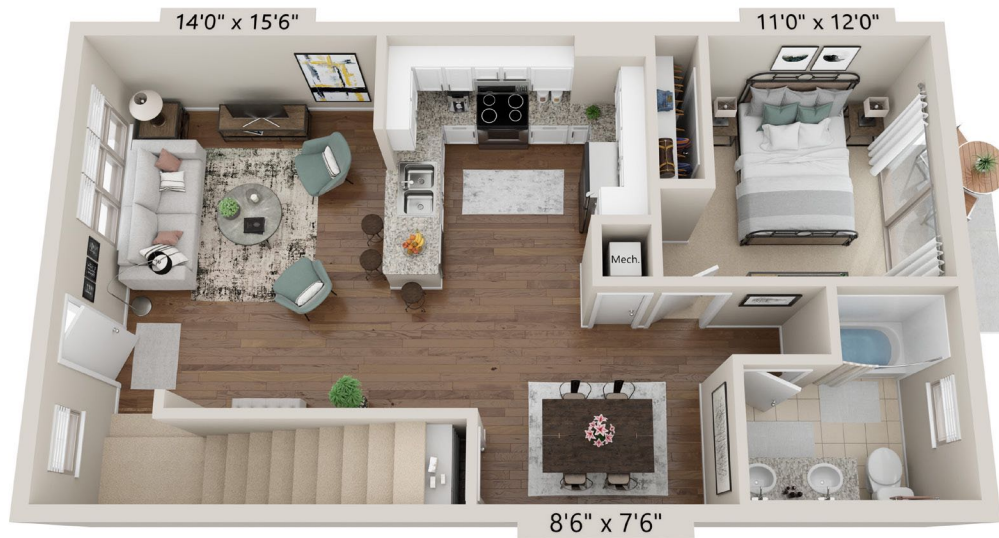

# 1602-1652

3 BED / 3 BATH

SQ. FT.

	1405 Long Grove Drive   Mt Pleasant, SC 29464
	<a href="http://www.rivieraatseaside.com">www.rivieraatseaside.com</a>

*Floor plans are artist's rendering. All dimensions are approximate. Actual product and specifications may vary in dimension or detail. Not all features are available in every apartment. Prices and availability are subject to change. Please see a representative for details.*